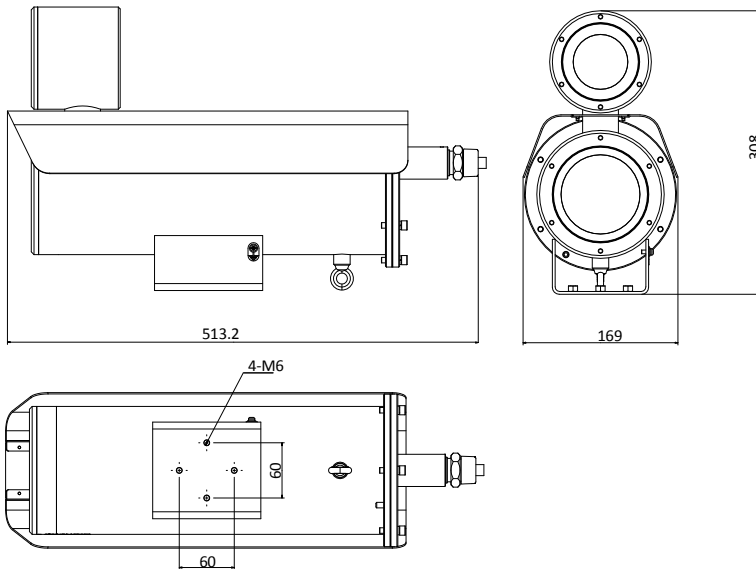

Order Model

DS-2DB42231-CX (WE/316L) 100 VAC to 240 VAC & PoE+ (IEEE802.3at class4)

Dimensions

Accessories

Distributed by

DS-1707ZJ-Y

Wall mount (316L stainless steel)

DS-1707ZJ-Y-E

Wall mount (316L stainless steel)

DS-1677ZJ-XS-1.0 (D)

Flexible conduit

DS-2780ZJ-X/316L,

Explosion-proof terminal box

HIKVISION®

Headquarters

No.555 Qianmo Road, Binjiang District,
Hangzhou 310051, China
T +86-571-8807-5998
overseasbusiness@hikvision.com

Hikvision USA
T +1-909-895-0400
sales.usa@hikvision.com

Hikvision Australia
T +61-2-8599-4233
salesau@hikvision.com

Hikvision India
T +91-22-28469900
sales@pramahikvision.com

Hikvision Canada
T +1-866-200-6690
sales.canada@hikvision.com

Hikvision Thailand
T +662-275-9949
sales.thailand@hikvision.com

Hikvision Europe
T +31-23-5542770
sales.eu@hikvision.com

Hikvision Italy
T +39-0438-6902
info.it@hikvision.com

Hikvision Brazil
T +55 11 3318-0050
Latam.support@hikvision.com

Hikvision Turkey
T +90 (216)521 7070- 7074
sales.tr@hikvision.com

Hikvision Malaysia
T +601-7652-2413
sales.my@hikvision.com

Hikvision UK & Ireland
T +01628-902140
sales.uk@hikvision.com

Hikvision South Africa
Tel: +27 (10) 0351172
sale.africa@hikvision.com

Hikvision France
T +33(0)1-85-330-450
info.fr@hikvision.com

Hikvision Kazakhstan
T +7-727-9730667
nikia.panfilov@hikvision.ru

Hikvision Vietnam
T +84-974270888
sales.vt@hikvision.com

Hikvision UAE
T +971-4-4432090
salesme@hikvision.com

Hikvision Singapore
T +65-6684-4718
sg@hikvision.com

Hikvision Spain
T +34-91-737-16-55
info.es@hikvision.com

Hikvision Tashkent
T +99-87-1238-9438
uzb@hikvision.ru

Hikvision Hong Kong
T +852-2151-1761
info.hk@hikvision.com

Hikvision Russia
T +7-495-669-67-99
saleru@hikvision.com

Hikvision Korea
T +82-(0)31-731-8817
sales.korea@hikvision.com

Hikvision Poland
T +48-22-460-01-50
info.pl@hikvision.com

Hikvision Indonesia
T +62-21-2933759
Sales.Indonesia@hikvision.com

Hikvision Colombia
sales.colombia@hikvision.com